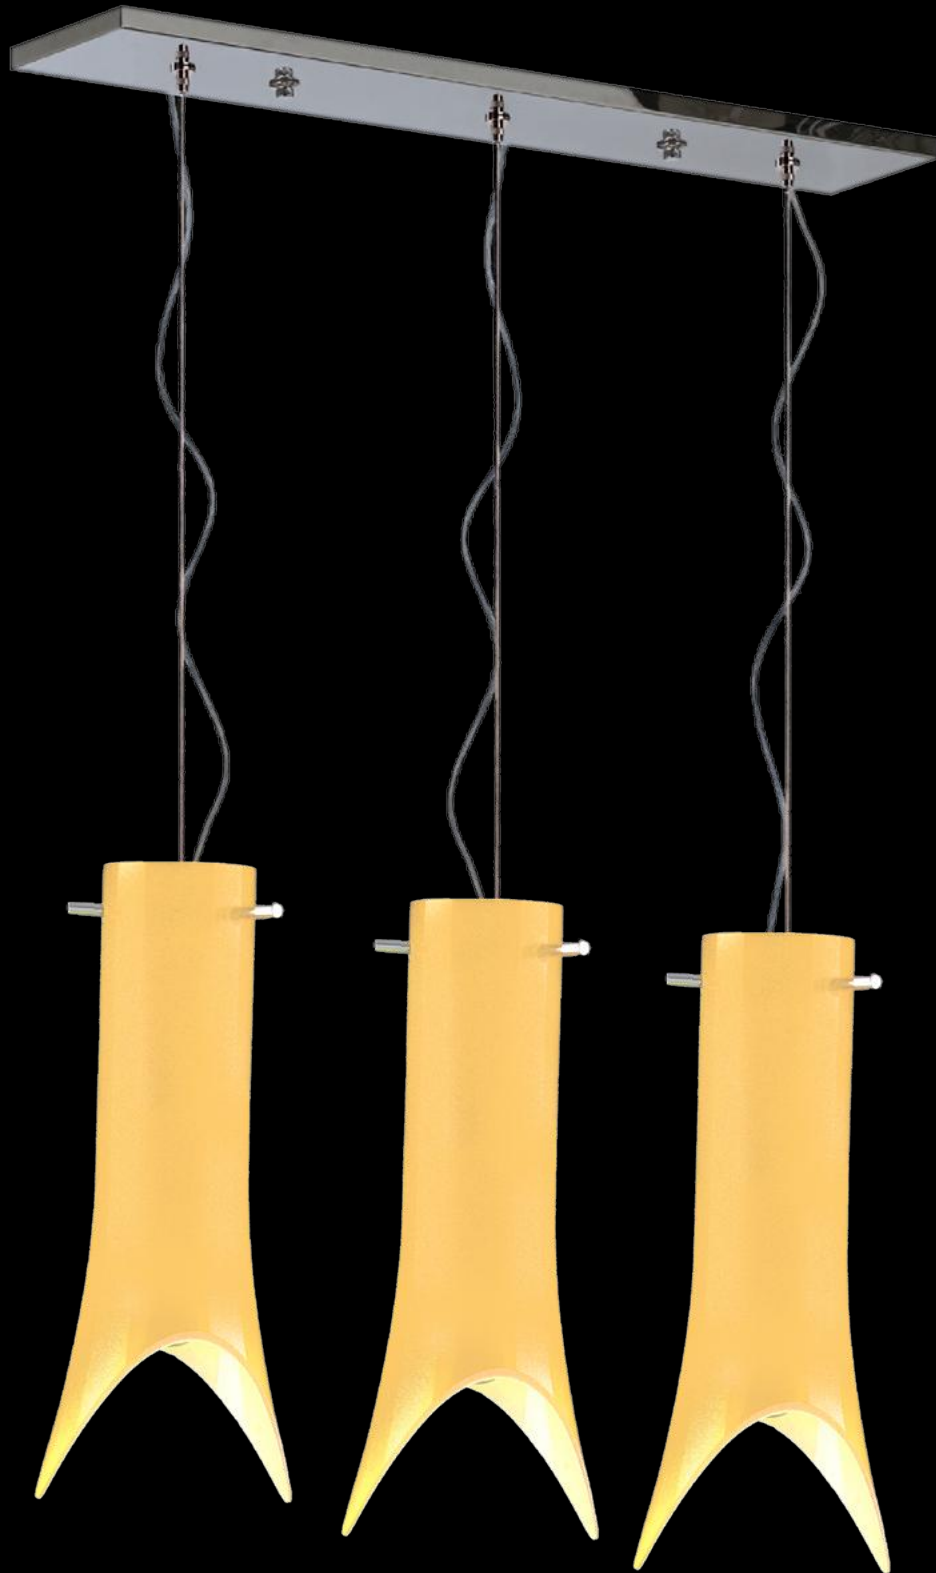

8030/SP1 GLASS Ø 11 H 25 CM 1 LIGHT
ROSSO SATINATO / MAT RED