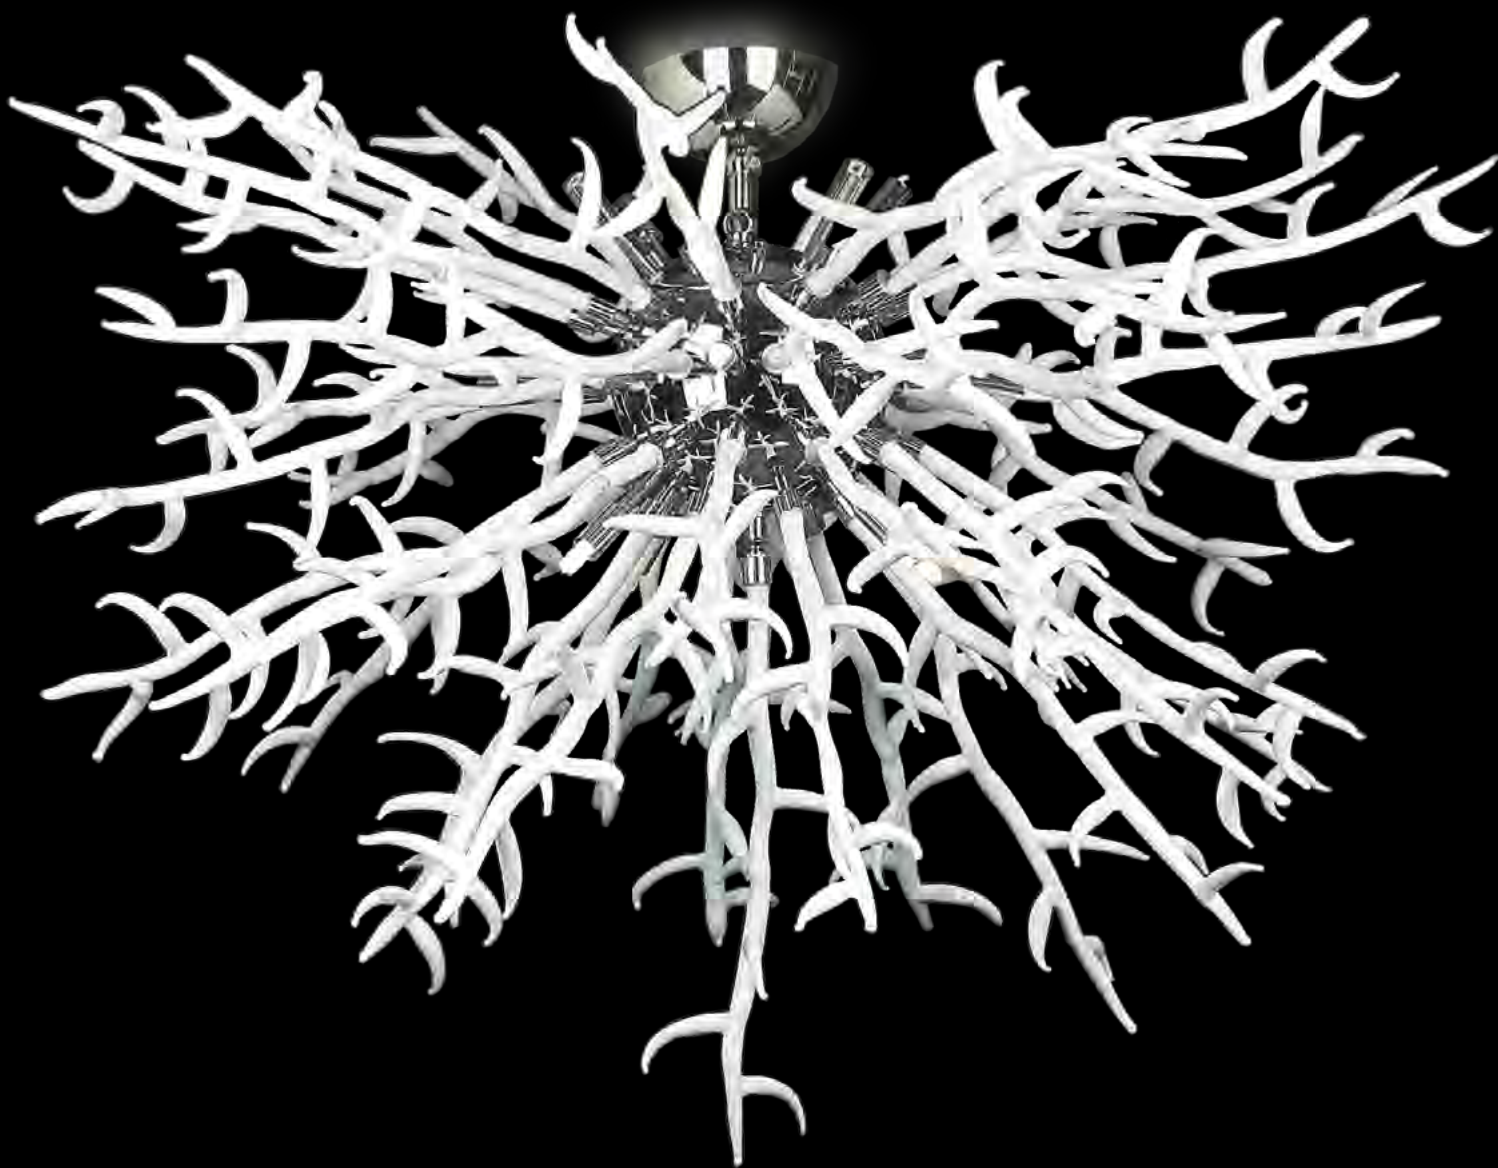

7752/PT H 180 CM 1 LIGHT
BIANCO / WHITE

7736/SP/MD Ø 85 H 85 CM 9 LIGHTS
CRISTALLO / CRYSTAL

7736/SP/MD Ø 85 H 85 CM 9 LIGHTS
ROSSO / RED

7736/SP/GR Ø 105 H 105 CM 12 LIGHTS
BIANCO / WHITE

7736/PL/GR Ø 105 H 90 CM 8 LIGHTS
BIANCO / WHITE